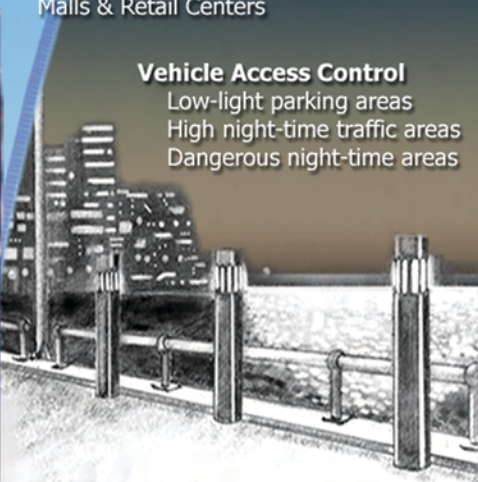

# LIGHTED SECURITY BOLLARDS

## Security Applications

Pedestrian & property protection from vehicle impact  
Traffic routing through sensitive areas

## Vehicle Access Control

Low-light parking areas  
High night-time traffic areas  
Dangerous night-time areas

**Cal  
Conduit  
Products**

UL Listed

800-225-7473  
Downey, CA

Visit us at Booth 433

**REMINDER:**  
Don't forget to stop by  
Booth 233  
Cal Conduit Products